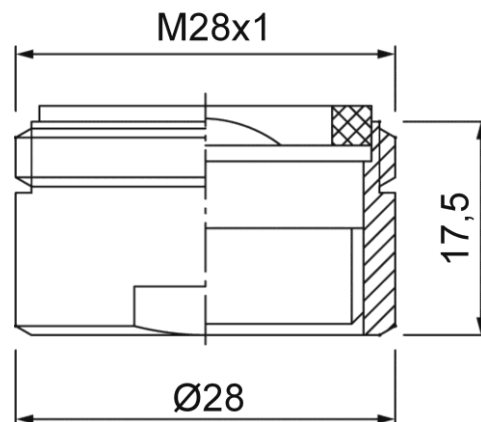

Series Standard

Aerator for bathtub mixer 28x1

Code	EAN13
2402870	5907451928028

Product usage:

For use in with cold and hot water systems in buildings as spare part

Type:

Aerators

Guarantee:

2-year

Technical data/Operating parameters:

Flow 23-25 L/min at pressure 0,3 MPa

Used materials:

brass, POM, NBR

Finish:

chrome