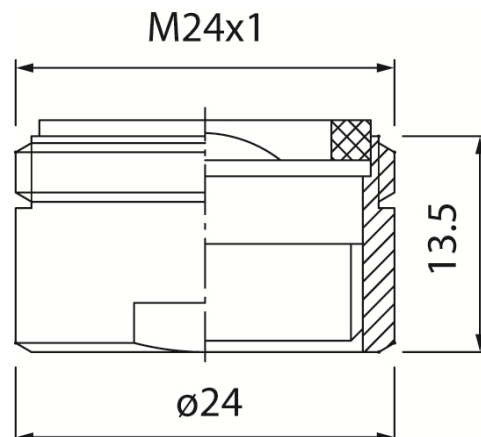

Series Standard

Aerator for washbasin and kitchen mixer 24x1

Code	EAN13
2402860	5907451928011

Product usage:

For use in with cold and hot water systems in buildings as spare part

Type:

Aerators

Guarantee:

2-year

Technical data/Operating parameters:

Flow 23-25 L/min at pressure 0,3 MPa

Used materials:

brass, POM, NBR

Finish:

chrome