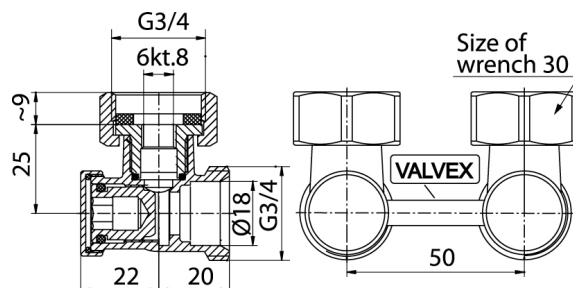

Cut-off units FUSION

Angle nickel plated cut-off unit for compact radiators with 2 couplings G 1/2 / 3/4

| Code | Dimensions | EAN13 |
|---------|-------------|---------------|
| 1480070 | GZ3/4-GW3/4 | 5907451926925 |

Product usage:

For use in plumbing and central heating systems where the heating medium is water or water-glycol solution

Type:

Cut-off units

Guarantee:

25-year

Technical data/Operating parameters:

Max pressure: 1,0 MPa,
Max temperature: 100°C