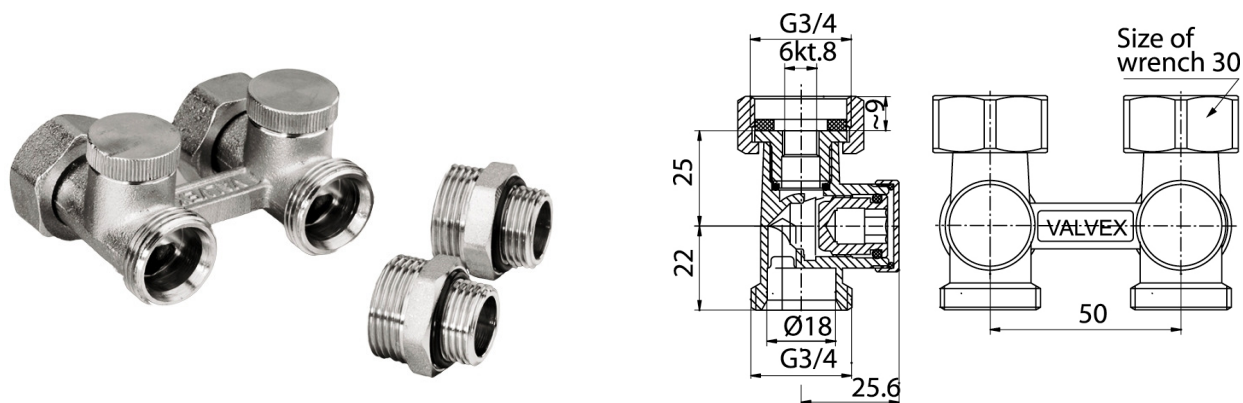

Cut-off units FUSION

Straight nickel plated cut-off unit for compact radiators with 2 couplings G 1/2 / 3/4

Code	Dimensions	EAN13
1480030	GZ3/4-GW3/4	5907451926888

Product usage:

For use in plumbing and central heating systems where the heating medium is water or water-glycol solution

Type:

Cut-off units

Guarantee:

25-year

Technical data/Operating parameters:

Max pressure: 1,0 MPa,
Max temperature: 100°C

Used materials:

body, screw, disc, nut, plug, coupling: brass;
disc, plug, screw, coupling flat seal: rubber NBR.

Finish:

body, nut, plug, coupling: nickel