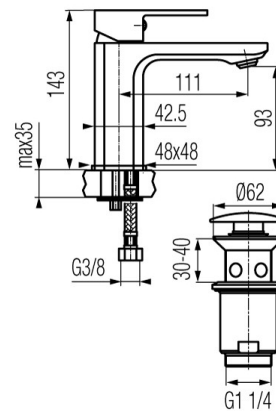

Series Loft Gold

Washbasin mixer with pop-up drain

Code	Cartridge	Flow class	Hoses	EAN13
2455800	cartridge Φ 35 high	Z	G3/8	5902273536840

Product usage:

For use in with cold and hot water systems in buildings

Type:

Washbasin mixers

Guarantee:

25-year

Technical data/Operating parameters:Recommended working pressure: 0,1-0,5 MPa,
Max temperature: 90°C**Used materials:**

brass

Finish:

Gold PVD