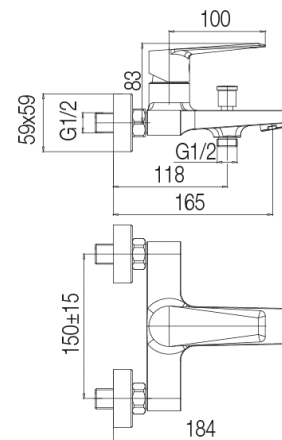

Series Esto Black

Wall mounted bath mixer (without accessories)

Code	Cartridge	Flow class	Connection	EAN13
2414320	cartridge $\Phi 35$ low	B/B	G1/2	5902273553496

Product usage:

For use in with cold and hot water systems in buildings

Type:

Bath mixers

Technical data/Operating parameters:Recommended working pressure: 0,1-0,5 MPa,
Max temperature: 90°C**Guarantee:**

25-year

Used materials:

brass

Finish:

matt black