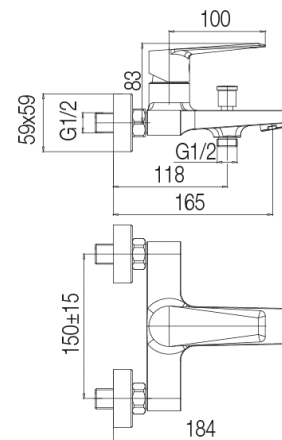

Series Esto

Wall mounted bath mixer (without accessories)

Code	Cartridge	Flow class	Connection	EAN13
2414220	cartridge Φ 35 low	B/B	G1/2	5902273553458

Product usage:

For use in with cold and hot water systems in buildings

Type:

Bath mixers

Technical data/Operating parameters:Recommended working pressure: 0,1-0,5 MPa,
Max temperature: 90°C**Guarantee:**

25-year

Used materials:

brass

Finish:

chrome