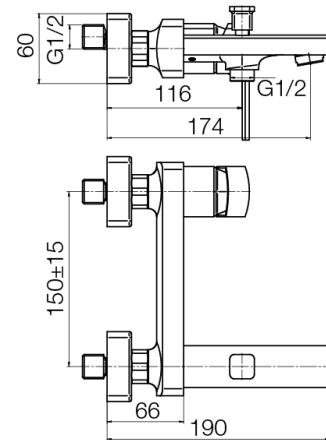

Series V Black

Wall mounted bath mixer (without accessories)

Code	Cartridge	Flow class	Connection	EAN13
2419320	cartridge Φ 35 low	S/S	G1/2	5902273553649

Product usage:

For use in with cold and hot water systems in buildings

Type:

Bath mixers

Guarantee:

25-year

Technical data/Operating parameters:Recommended working pressure: 0,1-0,5 MPa,
Max temperature: 90°C**Used materials:**

brass

Finish:

matt black