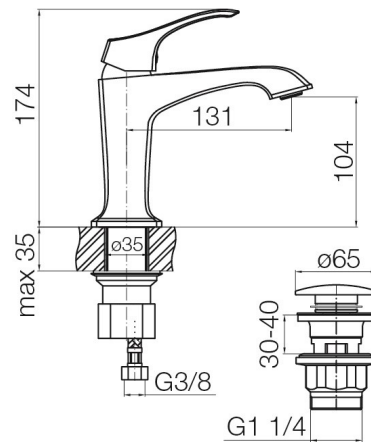

Series Cadia ORB

Washbasin mixer with pop-up drain

Code	Cartridge	Flow class	Hoses	EAN13
2412400	cartridge Φ 35 high	Z	G3/8	5902273552086

Product usage:

For use in with cold and hot water systems in buildings

Type:

Washbasin mixers

Technical data/Operating parametersRecommended working pressure: 0,1-0,5 MPa,
Max temperature: 90°C**Guarantee:**

25-year

Used materials:

brass

Finish:

bronze