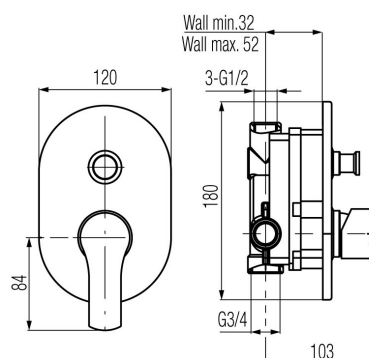

**Series Dali White**

Concealed bathtub and shower mixer tap

Code	Cartridge	Flow class	Connection	EAN13
2447370	cartridge $\Phi$ 35 low	B/B	G1/2xG3/4	5902273510239

**Product usage:**

For use in with cold and hot water systems in buildings

**Type:**

Shower mixers

**Technical data/Operating parameters**Recommended working pressure: 0,1-0,5 MPa,  
Max temperature: 90°C**Guarantee:**

25-year

**Used materials:**

brass

**Finish:**

white/chrome