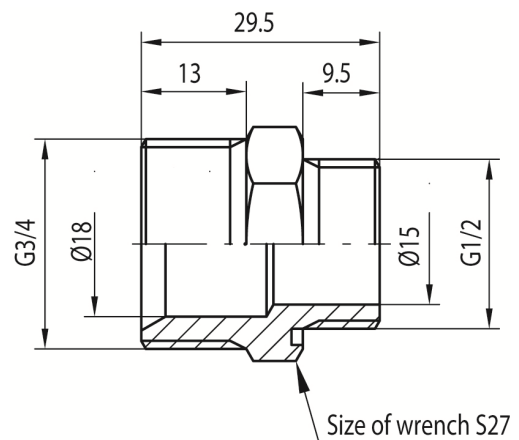

Accessories for manifolds C.O.

Shot blasted reduction coupling

Code	Dimensions	EAN13
6096220	1/2"-3/4"	5907451952283

**Product usage:**

For use in piping systems of cold and hot water and central heating for connecting of pipes with each other or with any other part of the installation.

**Type:**

Accessories and spare parts

**Technical data/Operating parameters:**

Max pressure: 1,0 MPa,  
Max temperature: 95°C

**Guarantee:**

25-year

**Used materials:**

brass, with O-ring seal NBR