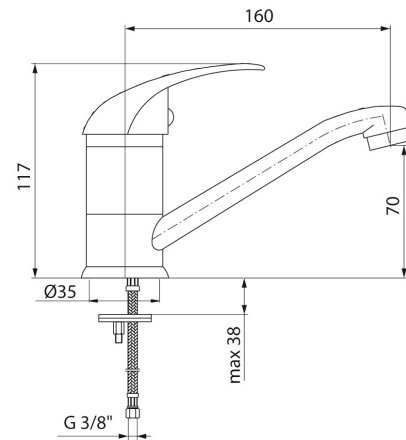

Series Galeo

Washbasin mixer with rotating spout

Code	Cartridge	Flow class	Hoses	EAN13
2441420	cartridge Ø35 low	A	G3/8	5907451925935
2441430	cartridge Ø35 low	A	G1/2	5907451937464

Product usage:

For use in with cold and hot water systems in buildings

Type:

Washbasin mixers

Guarantee:

25-year

Technical data/Operating parameters

Recommended working pressure: 0,1-0,5 MPa,
Max temperature: 90°C

Used materials:

brass