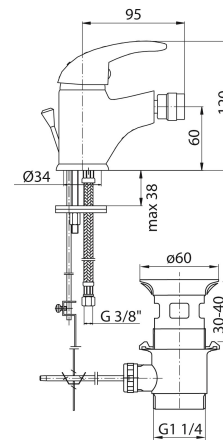

Series Galeo

Bidet mixer with manual pop-up drain

Code	Cartridge	Flow class	Hoses	EAN13
2441060	cartridge Φ 35 low	A	G3/8	5907451913956
2441260	cartridge Φ 35 low	A	G1/2	5907451937945

Product usage:

For use in with cold and hot water systems in buildings

Type:

Bidet mixers

Guarantee:

25-year

Technical data/Operating parametersRecommended working pressure: 0,1-0,5 MPa,
Max temperature: 90°C**Used materials:**

brass

Finish:

chrome