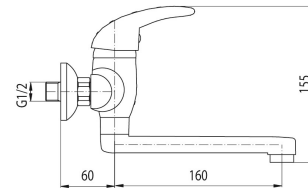

## Wall mounted washbasin mixer

Code	Cartridge	Flow class	Connection	EAN13
2441020	cartridge $\Phi$ 35 low	A	G1/2	5907451909348

**Product usage:**

For use in with cold and hot water systems in buildings

**Type:**