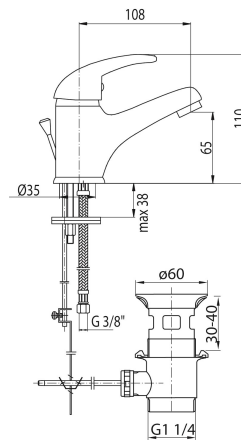

Series Galeo

Washbasin mixer with manual pop-up drain

Code	Cartridge	Flow class	Hoses	EAN13
2441000	cartridge Ø35 low	A	G3/8	5907451909324
2441200	cartridge Ø35 low	A	G1/2	5907451980118

Product usage:

For use in with cold and hot water systems in buildings

Type:

Washbasin mixers

Guarantee:

25-year

Technical data/Operating parametersRecommended working pressure: 0,1-0,5 MPa,
Max temperature: 90°C**Used materials:**

brass

Finish:

chrome