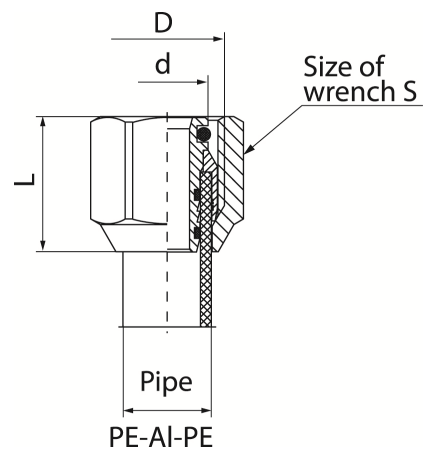

Connecting fittings V-PEX

Shot blasted straight fitting

Code	Dimensions					EAN13
	Size	D	d	L	S	
6007050	12-16 1/2"	G1/2	14	23	24	5907451935651
6008050	16-20 3/4	G3/4	20	28	30	5907451935729

Product usage:

For Pex/Al./Pex pipes in hot and cold water supplies and central heating systems

Type:

Fittings

Technical data/Operating parameters:

Max pressure: 1,0 MPa,
Max temperature: 90°C

Guarantee:

25-year

Used materials:

nut, end piece, bushing: brass;
sealing: O-ring seals

Finish:

brass