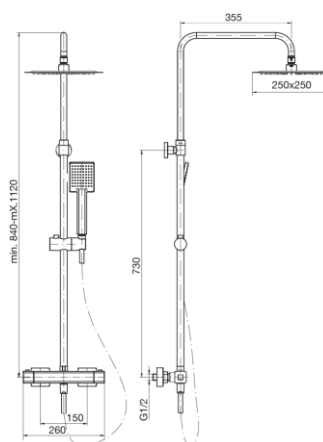

Series Cubus Black

Shower column

Code	EAN13
2447130	5902273545439

Product usage:

For use in with cold and hot water systems in buildings

Type:

Shower sets

Guarantee:

5-year

Technical data/Operating parameters:

Max pressure: 1,0 MPa,
Max temperature: 90°C

Used materials:

brass, ABS copolymer

Finish:

black mat