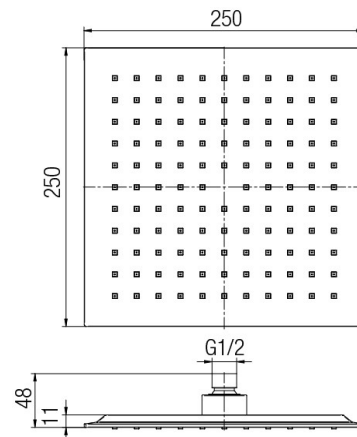

Series Carré Black

Shower head 250mm x 250mm

Code	Flow class	EAN13
2445980	A	5902273547112

Product usage:

For use in with cold and hot water systems in buildings

Type:

Shower heads

Guarantee:

2-year

Technical data/Operating parameters:Max pressure: 0,5 MPa,
Max temperature: 70°C**Used materials:**

ABS plastic

Finish:

matt black