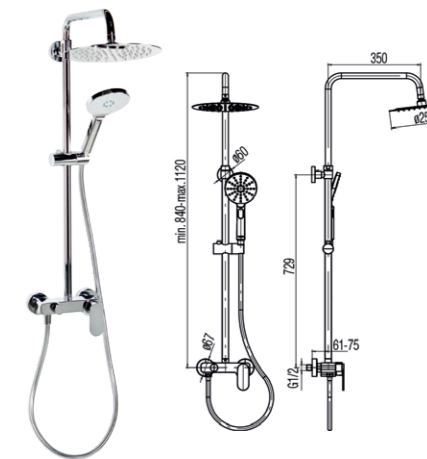

Flow class	B/A
Net weight	5250 g
Finish	Chrome

DIYA - 2447190

Shower set with thermostatic mixer

Flow class	B/A
Net weight	3500 g
Finish	Chrome

LOFT - 2455740

Shower set

Flow class	B/Z
Net weight	3995 g
Finish	Chrome

LOFT GOLD - 2455850

3-function shower set

Flow class	S/Z
Net weight	465 g
Finish	Gold

ROSE

Concealed shower set

Flow class	C/S
Net weight	---
Finish	Rose Gold

DIONE - 2449990

Concealed shower set

Flow class	C/Z
Net weight	3270 g
Finish	Chrome

CUBUS BLACK

Shower set with thermostatic mixer

Flow class	B/Z
Net weight	---
Finish	Black mat

DIYA BLACK

Shower set with thermostatic mixer

Flow class	B/Z
Net weight	---
Finish	Black mat

LOFT BLACK

Shower set

Flow class	B/Z
Net weight	---
Finish	Black mat

TUBE - 2455700

Shower set

Flow class	B/Z
Net weight	3800 g
Finish	Chrome

VALVEX SA

ul. Nad Skawą 2
34-240 Jordanów
POLAND