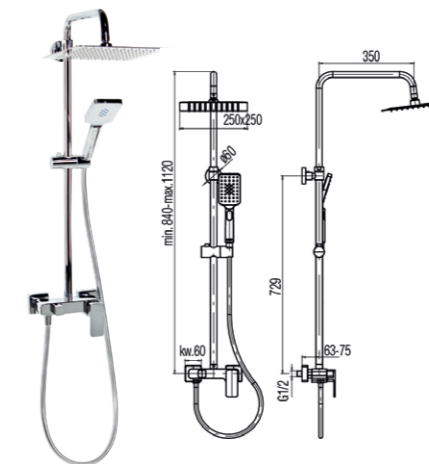

CARRÉ

CONCEALED SHOWER SET

2449980

- 2448440 Shower head 250 x 250 mm
- 2448470 Wall-mounted riser rail
- 2454980 Concealed bathtub and shower mixer
- 2328280 1-function shower hand
- 2448330 Wall supply elbow
- 2500070 Shower hose PCV SilverShine

SAVE MONEY

TECHNICAL
DATA

TECHNICAL DATA

CARRÉ - 2449980

Concealed shower set

Flow class	C/A
Net weight	3680 g
Finish	Chrome

CUBUS - 2447140

Shower set with thermostatic mixer

Flow class	B/A
Net weight	5250 g
Finish	Chrome

DIYA - 2447190

Shower set with thermostatic mixer

Flow class	B/A
Net weight	3500 g
Finish	Chrome

LOFT - 2455740

Shower set

Flow class	B/Z
Net weight	3995 g
Finish	Chrome

LOFT GOLD - 2455850

3-function shower set

Flow class	S/Z
Net weight	465 g
Finish	Gold

ROSE

Concealed shower set

Flow class	C/S
Net weight	---
Finish	Rose Gold

DIONE - 2449990

Concealed shower set