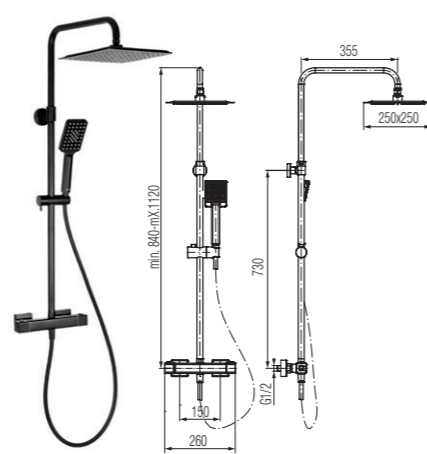

CARRÉ

CONCEALED SHOWER SET

2449980

- 2448440 Shower head 250 x 250 mm
- 2448470 Wall-mounted riser rail
- 2454980 Concealed bathtub and shower mixer
- 2328280 1-function shower hand
- 2448330 Wall supply elbow
- 2500070 Shower hose PCV SilverShine

Flow class	B/A
Net weight	5250 g
Finish	Chrome

DIYA - 2447190

Shower set with thermostatic mixer

Flow class	B/A
Net weight	3500 g
Finish	Chrome

LOFT - 2455740

Shower set

Flow class	B/Z
Net weight	3995 g
Finish	Chrome

LOFT GOLD - 2455850

3-function shower set

Flow class	S/Z
Net weight	465 g
Finish	Gold

ROSE

Concealed shower set

Flow class	C/S
Net weight	---
Finish	Rose Gold

DIONE - 2449990

Concealed shower set

Flow class	C/Z
Net weight	3270 g
Finish	Chrome

CUBUS BLACK

Shower set with thermostatic mixer

Flow class	B/Z
Net weight	---
Finish	Black mat

DIYA BLACK

Shower set with thermostatic mixer

Flow class	B/Z
Net weight	---
Finish	Black mat