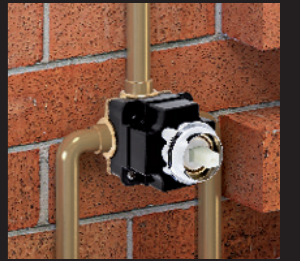

ASSEMBLY

Universal mounting allows for stable mounting of V-BOX inside the wall.

WALL ADJUSTMENT

By properly cutting the housing flange, we can adjust the depth of the V-BOX assembly in the wall.

ASSEMBLY V-BOX

1. Leveling of the concealed part.

2. Installation of piping to the concealed part.

3. Plaster and ceramic tiles assembly.

4. Installation of external components.

CONCEALED ACCESSORIES

Concealed 3-function batteries combine simplicity and functionality. Thanks to the ceramic switch you can smoothly change the water stream from the rain shower to the handset or spout.