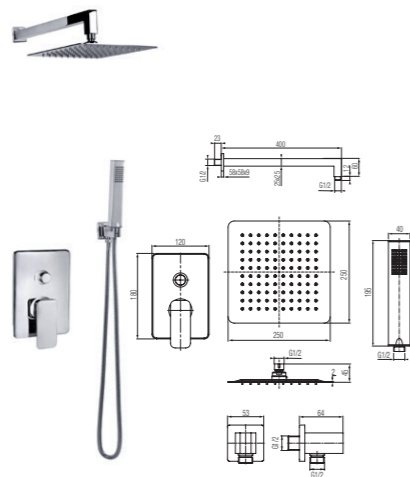

TECHNICAL DATA

CARRÉ - 2449980

Concealed shower set

Flow class	C/A
Net weight	3680 g
Finish	Chrome