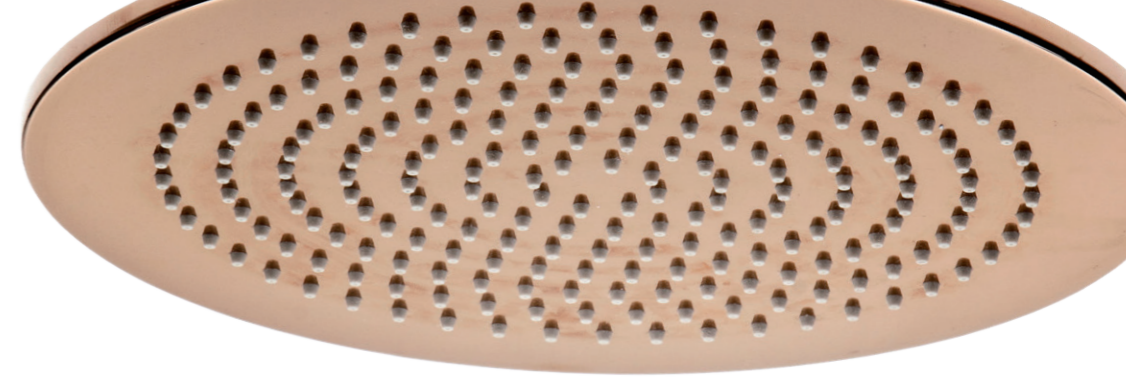

CARRÉ

CONCEALED SHOWER SET

2449980

- 2448440 Shower head 250 x 250 mm
- 2448470 Wall-mounted riser rail
- 2454980 Concealed bathtub and shower mixer
- 2328280 1-function shower hand
- 2448330 Wall supply elbow
- 2500070 Shower hose PCV SilverShine

CONCEALED
SHOWER SET

DIONE

Don't let space be taken away! DIONE is a complete concealed system created to fulfil your needs. It's a small, great solution that presents only what is necessary to guarantee you comfort at the highest level. Meet the shape that you won't pass by indifferently.

DIONE

CONCEALED SHOWER SET

2449990

2.5 mm

+

+

3 FUNCTION

+

+

- 2448410 Shower head \varnothing 250 mm
- 2448460 Wall-mounted riser rail
- 2454880 Concealed bathtub and shower mixer
- 2449440 3-function shower hand
- 2448310 Wall supply elbow
- 2449900 Shower hose PCV SilverShine