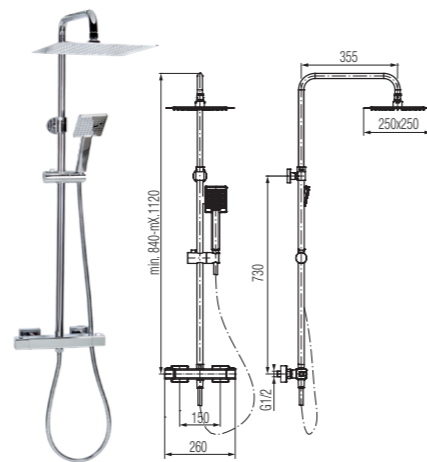

CARRÉ

CONCEALED SHOWER SET

2449980

- 2448440 Shower head 250 x 250 mm
- 2448470 Wall-mounted riser rail
- 2454980 Concealed bathtub and shower mixer
- 2328280 1-function shower hand
- 2448330 Wall supply elbow
- 2500070 Shower hose PCV SilverShine

2455850

3 FUNCTION

*Magic
click!*

FARO
2449960
5-function shower set
with soap dish

COOL
2449940
3-function shower set
with soap dish

VERA
2449430
3-functional shower hand

WET
2449450
5-functional shower hand

SAVE MONEY

TECHNICAL
DATA

TECHNICAL DATA

CARRÉ - 2449980

Concealed shower set

Flow class	C/A
Net weight	3680 g
Finish	Chrome

CUBUS - 2447140

Shower set with thermostatic mixer

Flow class	B/A
Net weight	5250 g
Finish	Chrome

DIYA - 2447190

Shower set with thermostatic mixer

Flow class	B/A
Net weight	3500 g
Finish	Chrome

LOFT - 2455740

Shower set

Flow class	B/Z
Net weight	3995 g
Finish	Chrome