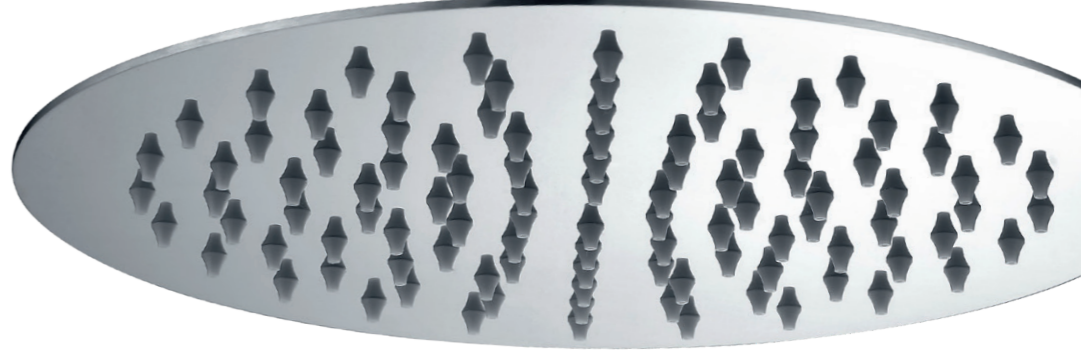

VALVEXTM
Power of Quality

SHOWER

SLIGHT HEAD
2.5 mm

EASY CLEAN

COLD TOUCH

PRESSURE
DIVERTER

CERAMIC
DIVERTER

SAVE MONEY

COLD TOUCH

The COLD TOUCH system isolates the hot water flow from the thermostat housing. Thanks to this, the solid brass body of the shower faucet always stays cool and safe.

SHOWER

Have you ever dream of an interior in which you will find relief? Look how to arrange the bathroom so that it becomes your place of rest. A place where you will experience a stimulating „good morning“ and a relaxing „good night“ ... Discover extraordinary moments in unique interiors.

CONCEALED
SYSTEMS

CONCEALED
SHOWER SET

CARRÉ

Each of us dreams of relaxing than bathing in an alternative spa in the raindrops? The CARRÉ comfort of your own concealed set is a proposal addressed to home, a relaxing bath after a tough day ... customers looking for And is there something flawless operation and more pleasant and re- a unique style.

CARRÉ

CONCEALED SHOWER SET

2449980

- 2448440 Shower head 250 x 250 mm
- 2448470 Wall-mounted riser rail
- 2454980 Concealed bathtub and shower mixer
- 2328280 1-function shower hand
- 2448330 Wall supply elbow
- 2500070 Shower hose PCV SilverShine