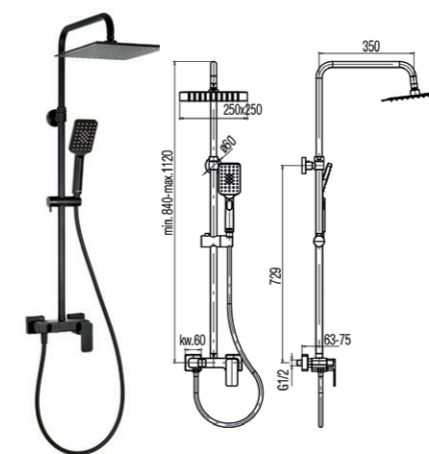

CARRÉ

CONCEALED SHOWER SET

2449980

- 2448440 Shower head 250 x 250 mm
- 2448470 Wall-mounted riser rail
- 2454980 Concealed bathtub and shower mixer
- 2328280 1-function shower hand
- 2448330 Wall supply elbow
- 2500070 Shower hose PCV SilverShine

ROSE

CONCEALED SHOWER SET

- 2445430 Shower head ø 250 mm
- 2445420 Wall-mounted riser rail
- 2445270 Concealed bathtub and shower mixer
- 2445350 1-function shower set
- 2445410 Wall supply elbow

SLIGHT HEAD

Flow class	C/Z
Net weight	3270 g
Finish	Chrome

CUBUS BLACK

Shower set with thermostatic mixer

Flow class	B/Z
Net weight	---
Finish	Black mat

DIYA BLACK

Shower set with thermostatic mixer

Flow class	B/Z
Net weight	---
Finish	Black mat

LOFT BLACK

Shower set

Flow class	B/Z
Net weight	---
Finish	Black mat

TUBE - 2455700

Shower set

Flow class	B/Z
Net weight	3800 g
Finish	Chrome

VALVEX SA

ul. Nad Skawą 2
34-240 Jordanów
POLAND