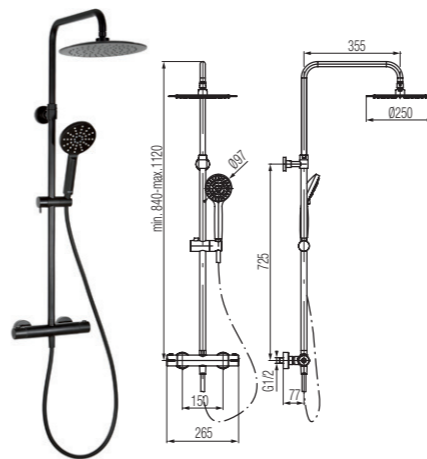

CARRÉ

CONCEALED SHOWER SET

2449980

- 2448440 Shower head 250 x 250 mm
- 2448470 Wall-mounted riser rail
- 2454980 Concealed bathtub and shower mixer
- 2328280 1-function shower hand
- 2448330 Wall supply elbow
- 2500070 Shower hose PCV SilverShine

ROSE

CONCEALED SHOWER SET

- 2445430 Shower head ø 250 mm
- 2445420 Wall-mounted riser rail
- 2445270 Concealed bathtub and shower mixer
- 2445350 1-function shower set
- 2445410 Wall supply elbow

SLIGHT HEAD

Flow class	C/Z
Net weight	3270 g
Finish	Chrome

CUBUS BLACK

Shower set with thermostatic mixer

Flow class	B/Z
Net weight	---
Finish	Black mat

DIYA BLACK

Shower set with thermostatic mixer

Flow class	B/Z
Net weight	---
Finish	Black mat

LOFT BLACK

Shower set

Flow class	B/Z
Net weight	---
Finish	Black mat

TUBE - 2455700

Shower set

Flow class	B/Z
Net weight	3800 g
Finish	Chrome

VALVEX SA

ul. Nad Skawą 2
34-240 Jordanów
POLAND