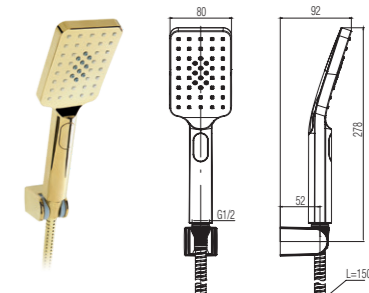

TECHNICAL DATA

Flow class	C/A
Net weight	3680 g
Finish	Chrome

Flow class	B/A
Net weight	5250 g
Finish	Chrome

Flow class	B/A
Net weight	3500 g
Finish	Chrome

Flow class	B/Z
Net weight	3995 g
Finish	Chrome

Flow class	S/Z
Net weight	465 g
Finish	Gold

Flow class	C/S
Net weight	---
Finish	Rose Gold

Flow class	C/Z
Net weight	3270 g
Finish	Chrome

Flow class	B/Z
Net weight	---
Finish	Black mat

Flow class	B/Z
Net weight	---
Finish	Black mat

Flow class	B/Z
Net weight	---
Finish	Black mat

Flow class	B/Z
Net weight	3800 g
Finish	Chrome