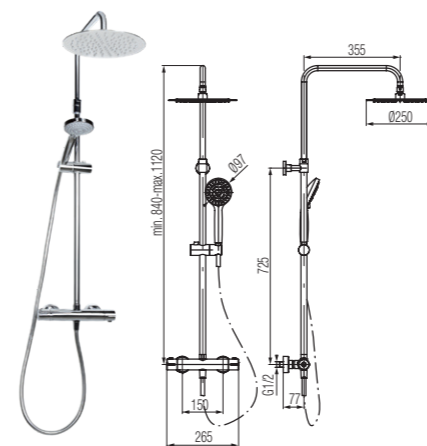

CARRÉ

CONCEALED SHOWER SET

2449980

- 2448440 Shower head 250 x 250 mm
- 2448470 Wall-mounted riser rail
- 2454980 Concealed bathtub and shower mixer
- 2328280 1-function shower hand
- 2448330 Wall supply elbow
- 2500070 Shower hose PCV SilverShine

2455850

3 FUNCTION

*Magic
click!*

FARO
2449960
5-function shower set
with soap dish

COOL
2449940
3-function shower set
with soap dish

VERA
2449430
3-functional shower hand

WET
2449450
5-functional shower hand

SAVE MONEY

TECHNICAL
DATA

TECHNICAL DATA

CARRÉ - 2449980

Concealed shower set

Flow class	C/A
Net weight	3680 g
Finish	Chrome

CUBUS - 2447140

Shower set with thermostatic mixer

Flow class	B/A
Net weight	5250 g
Finish	Chrome

DIYA - 2447190

Shower set with thermostatic mixer

Flow class	B/A
Net weight	3500 g
Finish	Chrome

LOFT - 2455740

Shower set

Flow class	B/Z
Net weight	3995 g
Finish	Chrome