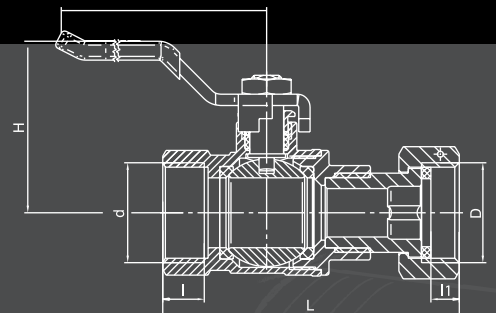

AWARENESS OF MANY SOLUTIONS

3/4" x 3/4"

NEW DIMENSIONS SPIN

CUT-OFF VALVE WITH SWIVEL NUT

Cut-off valves with swivel nut SPIN have a lot of uses. One valve can replace few couplings or tail pieces.

Valve is equipped with swivel nut with a hole for the seal and EPDM gasket.

Available with a lever or a butterfly handle version. Valve is made of brass CW617N. Main body, core and a packing nut on stem are nickel free.

MAX. PRESSURE PRACY

PN 25

MAX. WORK TEMP.

95 °C

VALVE HAS A LOT OF USES IN MANY INSTALLATION AREAS:

- Connecting of water meters or flowmeters to installations
- As an adaptor kit for gas boilers
- As an cut-off valve for hot water vessel (containers for 140 l. boilers)

| DN | d | D | dw | L | a | H | I | I1 |
|----|------|------|------|------|----|----|----|-----|
| 15 | 1/2" | G1/2 | 13,5 | 65,5 | 50 | 37 | 12 | 6 |
| 15 | 1/2" | G3/4 | 13,5 | 71 | 50 | 37 | 12 | 7,5 |
| 20 | 3/4" | 3/4" | 18,5 | 78,5 | 50 | 40 | 12 | 7,5 |
| 20 | 3/4" | G1 | 18,5 | 79,5 | 50 | 40 | 12 | 7,5 |

| DN | d | D | dw | L | a | H | I | I1 |
|----|------|------|------|------|----|----|----|-----|
| 15 | 1/2" | G1/2 | 13,5 | 65,5 | 90 | 42 | 12 | 6 |
| 15 | 1/2" | G3/4 | 13,5 | 71 | 90 | 42 | 12 | 7,5 |
| 20 | 3/4" | 3/4" | 18,5 | 78,5 | 90 | 46 | 12 | 7,5 |
| 20 | 3/4" | G1 | 18,5 | 79,5 | 90 | 46 | 12 | 7,5 |