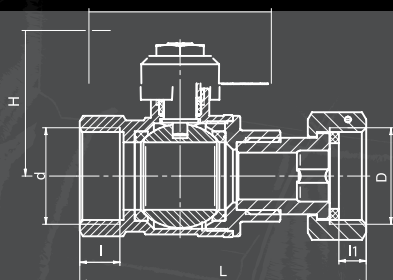

AWARENESS OF MANY SOLUTIONS

3/4" x 3/4"

NEW DIMENSIONS SPIN

CUT-OFF VALVE WITH SWIVEL NUT

Cut-off valves with swivel nut SPIN have a lot of uses. One valve can replace few couplings or tail pieces.

Valve is equipped with swivel nut with a hole for the seal and EPDM gasket.

Available with a lever or a butterfly handle version. Valve is made of brass CW617N. Main body, core and a packing nut on stem are nickel free.

MAX. PRESSURE PRACY

PN 25

MAX. WORK TEMP.

95 °C

VALVE HAS A LOT OF USES IN MANY INSTALLATION AREAS:

- Connecting of water meters or flowmeters to installations
- As an adaptor kit for gas boilers
- As an cut-off valve for hot water vessel (containers for 140 l. boilers)

| DN | d | D | dw | L | a | H | I | I1 |
|----|------|------|------|------|----|----|----|-----|
| 15 | 1/2" | G1/2 | 13,5 | 65,5 | 50 | 37 | 12 | 6 |
| 15 | 1/2" | G3/4 | 13,5 | 71 | 50 | 37 | 12 | 7,5 |
| 20 | 3/4" | 3/4" | 18,5 | 78,5 | 50 | 40 | 12 | 7,5 |
| 20 | 3/4" | G1 | 18,5 | 79,5 | 50 | 40 | 12 | 7,5 |

| DN | d | D | dw | L | a | H | I | I1 |
|----|------|------|------|------|----|----|----|-----|
| 15 | 1/2" | G1/2 | 13,5 | 65,5 | 90 | 42 | 12 | 6 |
| 15 | 1/2" | G3/4 | 13,5 | 71 | 90 | 42 | 12 | 7,5 |
| 20 | 3/4" | 3/4" | 18,5 | 78,5 | 90 | 46 | 12 | 7,5 |
| 20 | 3/4" | G1 | 18,5 | 79,5 | 90 | 46 | 12 | 7,5 |