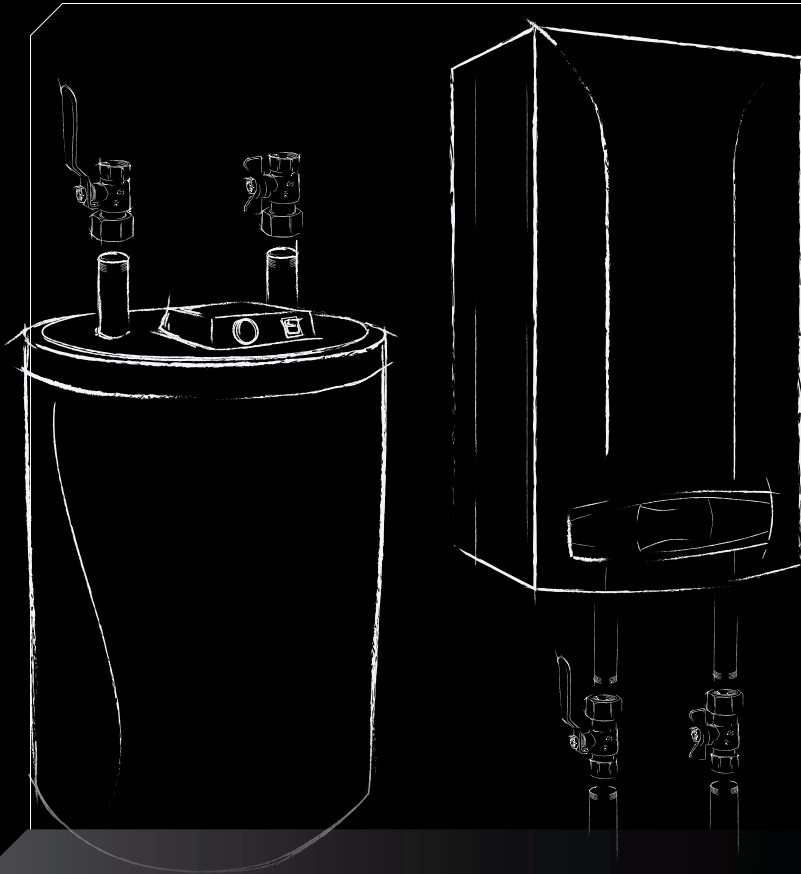

AWARENESS OF MANY SOLUTIONS

3/4" x 3/4"

NEW DIMENSIONS SPIN

CUT-OFF VALVE WITH SWIVEL NUT

Cut-off valves with swivel nut SPIN have a lot of uses. One valve can replace few couplings or tail pieces.

Valve is equipped with swivel nut with a hole for the seal and EPDM gasket.

Available with a lever or a butterfly handle version. Valve is made of brass CW617N. Main body, core and a packing nut on stem are nickel free.

MAX. PRESSURE PRACY

PN 25

MAX. WORK TEMP.

95 °C

VALVE HAS A LOT OF USES IN MANY INSTALLATION AREAS:

- Connecting of water meters or flowmeters to installations
- As an adaptor kit for gas boilers
- As an cut-off valve for hot water vessel (containers for 140 l. boilers)

| DN | d | D | dw | L | a | H | I | I1 |
|----|------|------|------|------|----|----|----|-----|
| 15 | 1/2" | G1/2 | 13,5 | 65,5 | 50 | 37 | 12 | 6 |
| 15 | 1/2" | G3/4 | 13,5 | 71 | 50 | 37 | 12 | 7,5 |
| 20 | 3/4" | 3/4" | 18,5 | 78,5 | 50 | 40 | 12 | 7,5 |
| 20 | 3/4" | G1 | 18,5 | 79,5 | 50 | 40 | 12 | 7,5 |

**NEW
DIMENSIONS
3/4" x 3/4"**

SPIN**CUT-OFF VALVE
WITH SWIVEL NUT****Wide range of uses:**

- Ability for a simple connection with flowmeters and water meters
- Hole in a nut of a valve allows for connection of seals
- Ability to use for adaptor kits for gas boilers
- Ability to use for adaptor kits for gas boilers on the side of flow heat exchanger.
- Ability to use valves as Cut-off valves for hot water vessel (assembly with male threaded connectors)