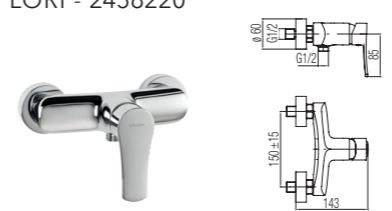

LORI - 2456220

Wall mounted shower mixer