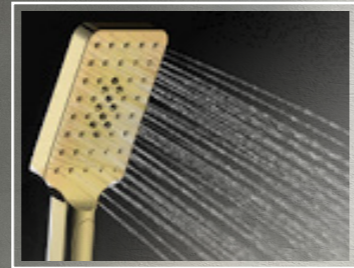

MAGIC CLICK