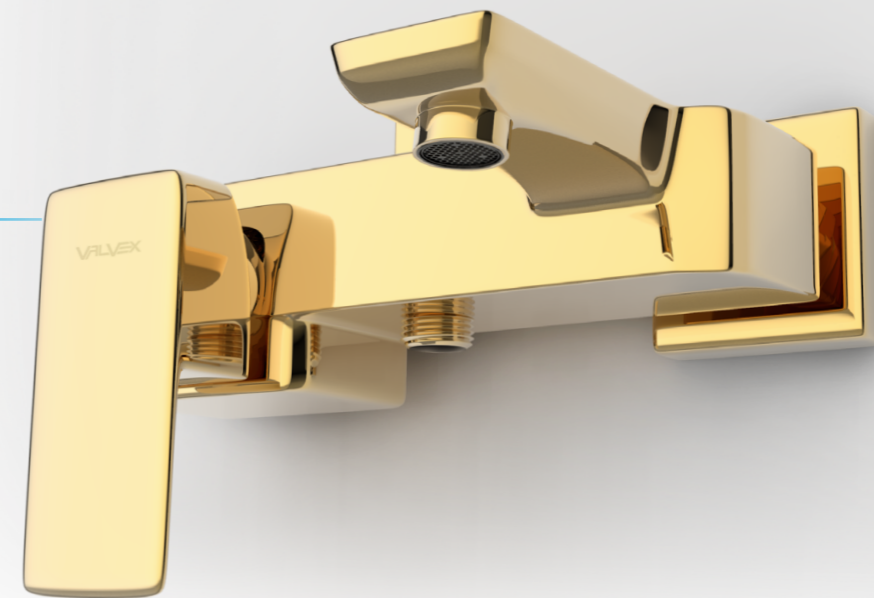

Washbasin high mixer
2456240

Wall mounted bath mixer
2456210

Wall mounted shower mixer
2456220

Concealed shower mixer tap
2456250

Concealed bathtub & shower mixer tap
2456260

SERIES OF

LOFT GOLD

Break the boredom! The era of bold solutions is still underway! The LOFT GOLD series are mixers that you cannot pass by indifferently. They fascinate with unusual color, being a key decoration of every bathroom. The brilliance of this noble finish will make the interior look sophisticated and luxurious. A composition full of glamour will delight anyone who will have the pleasure of seeing it.

**DURABLE FINISH
OBTAINED BY PVD
TECHNOLOGY**

ECONOMY

The mixer aerator
educing the flow of
water up to 4,5 l/min
- environmentally
friendly solution.

LOFT GOLD

LOFT GOLD

CUBISTIC FORMS

In addition to the fascinating finish, it is cubist forms that complement the extraordinary character of this proposal.

Washbasin mixer with
pop-up drain
2455800

Wall mounted
bath mixer
2455810

Wall mounted
shower mixer
2455820

SHOWER SET
WITH MIXER

LOFT

Universal, extremely practical and at the same time remarkable. The LOFT shower set is not only the subject of everyday use, it is also a work of designer art, designed to emphasize the character of the interior. Determined, expressive lines challenge your senses. The combination of geometric shapes arouses a sense of harmony, order and perfect fit.

2455740

SHOWER SET
WITH MIXER

TUBE

A breath of freshness, purity of forms and undisturbed order. Everything in its place, fully match with the harmonious interior. The TUBE set is an idea for a bathroom where you want to feel at home - comfortably and freely. Nothing can disturb the moment of relaxation, which is the daily shower...