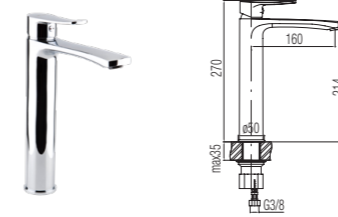

Cartridge	Ø35, ceramic
Flow class	Z
Net weight	1340 g
Finish	Chrome

LORI - 2456240

Washbasin high mixer

Cartridge	Ø35
Flow class	Z
Net weight	1260 g
Finish	Chrome