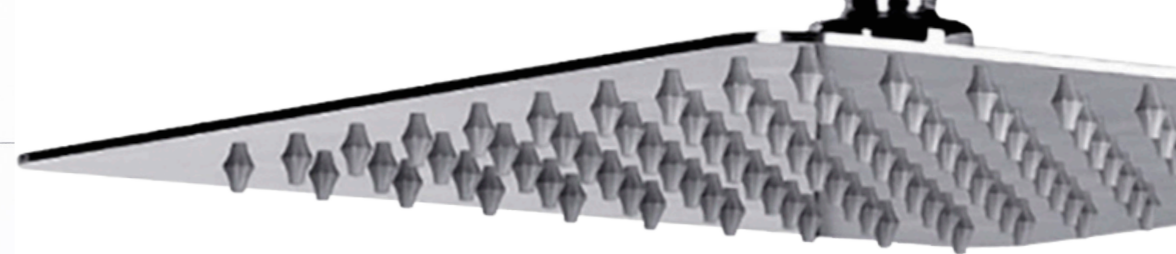

Washbasin mixer with
pop-up drain
2455800

Wall mounted
bath mixer
2455810

Wall mounted
shower mixer
2455820

SHOWER SET
WITH MIXER

LOFT

Universal, extremely practical and at the same time remarkable. The LOFT shower set is not only the subject of everyday use, it is also a work of designer art, designed to emphasize the character of the interior. Determined, expressive lines challenge your senses. The combination of geometric shapes arouses a sense of harmony, order and perfect fit.