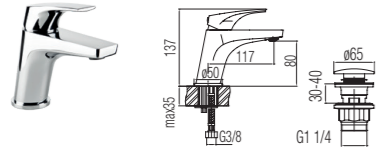

Washbasin mixer with pop-up drain