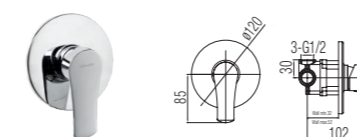

LORI - 2456250

Concealed shower mixer tap

Cartridge	Ø35, ceramic
Flow class	B
Net weight	893 g
Finish	Chrome