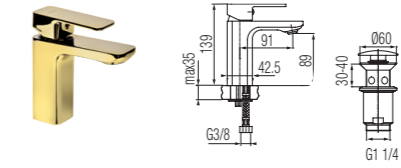

| | |
|------------|--------------|
| Cartridge | Ø35, ceramic |
| Flow class | Z |
| Net weight | 1640 g |
| Finish | Chrome |

LORI - 2456200

Washbasin mixer with pop-up drain

| | |
|------------|--------------|
| Cartridge | Ø35, ceramic |
| Flow class | Z |
| Net weight | 1340 g |
| Finish | Chrome |

LORI - 2456240

Washbasin high mixer

| | |
|------------|--------|
| Cartridge | Ø35 |
| Flow class | Z |
| Net weight | 1260 g |
| Finish | Chrome |

LOFT GOLD - 2455800

Washbasin mixer with pop-up drain

| | |
|------------|--------------|
| Cartridge | Ø35, ceramic |
| Flow class | Z |
| Net weight | 1160 g |
| Finish | Gold |