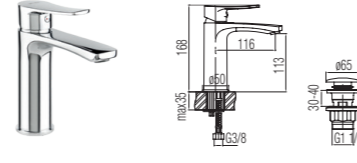

LORI - 2456200

Washbasin mixer with pop-up drain