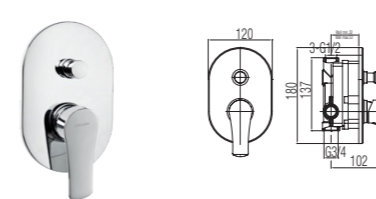

LORI - 2456260

Concealed bathtub & shower mixer tap

Cartridge	Ø35
Flow class	B/B
Net weight	1399 g
Finish	Chrome