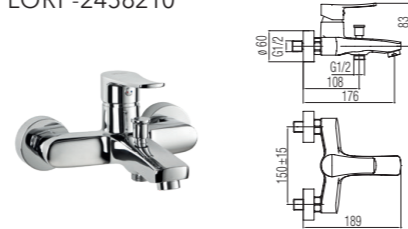

Cartridge	Ø35, ceramic
Flow class	B
Net weight	1080 g
Finish	Chrome

LORI -2456210

Wall mounted bath mixer

Cartridge	Ø35, ceramic
Flow class	A/B
Net weight	1410 g
Finish	Chrome