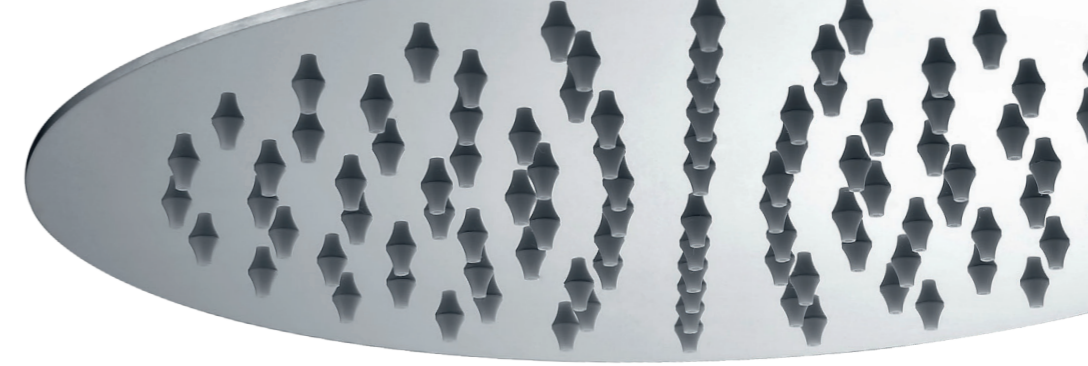

SHOWER SET
WITH MIXER

TUBE

A breath of freshness, purity of forms and undisturbed order. Everything in its place, fully match with the harmonious interior. The TUBE set is an idea for a bathroom where you want to feel at home - comfortably and freely. Nothing can disturb the moment of relaxation, which is the daily shower...

2455700