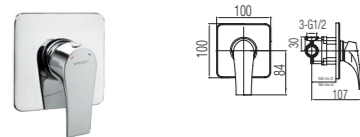

SIGMA -2456160

Concealed shower mixer tap

| | |
|------------|--------------|
| Cartridge | Ø35, ceramic |
| Flow class | B |
| Net weight | 927 g |
| Finish | Chrome |

SIGMA - 2456170

Concealed bathtub & shower mixer tap