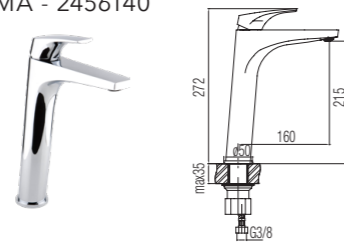

2455850

SIGMA -2456100

Washbasin mixer with pop-up drain

| | |
|------------|--------------|
| Cartridge | Ø35, ceramic |
| Flow class | Z |
| Net weight | 1260 g |
| Finish | Chrome |

SIGMA - 2456140

Washbasin high mixer