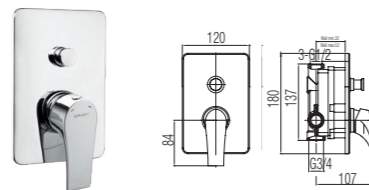

SIGMA -2456160

Concealed shower mixer tap

| | |
|------------|--------------|
| Cartridge | Ø35, ceramic |
| Flow class | B |
| Net weight | 927 g |
| Finish | Chrome |

SIGMA - 2456170

Concealed bathtub & shower mixer tap