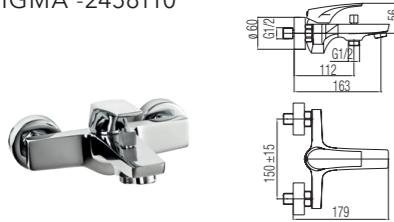

SIGMA -2456110

Wall mounted bath mixer

Cartridge	Ø35, ceramic
Flow class	A/B
Net weight	1480 g
Finish	Chrome