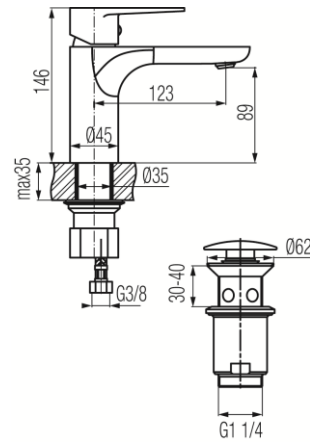

Series Dali

Washbasin mixer with pop-up drain

Code	Cartridge	Flow class	Hoses	EAN13
2447200	cartridge Φ 35	Z	G3/8	5902273510086
2447201	cartridge Φ 35	Z	G1/2	5902273516569

Product usage:

For use in with cold and hot water systems in buildings

Type:

Washbasin mixers

Guarantee:

25-year

Technical data/Operating parameters:Recommended working pressure: 0,1-0,5 MPa,
Max temperature: 90°C**Used materials:**

brass

Finish:

chrome