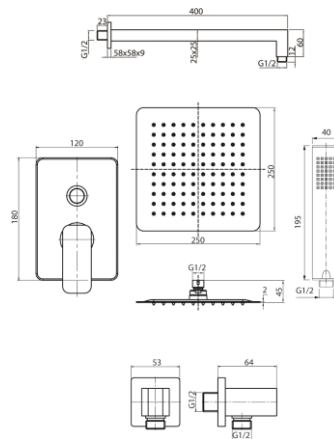

## Concealed shower set

Code	Flow class	EAN13
2449980	C/A	5907451972465

**Product usage:**

For use in with cold and hot water systems in buildings

**Type:**

Shower sets

**Guarantee:**

2-year  
(25-year mixer,  
other parts 2-year)

**Technical data/Operating parameters:**

Max pressure: 1,0 MPa,  
Max temperature: 90°C

**Used materials:**

- CARRÉ shower head 250 x 250 x 2mm
- KVADRO riser rail
- CARRÉ flush-mounted shower mixer tap
- KVADRO Plus water inlet angle valve
- CARRÉ 1-function shower hand
- braided shower hose PVC SilverShine