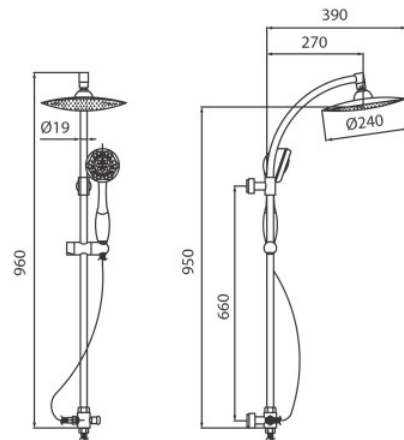

Series Ombrello

Shower column with 2-functional shower handset

Code	EAN13
2449780	5907451924280

Product usage:

For use in with cold and hot water systems in buildings

Type:

Shower sets

Guarantee:

2-year

Technical data/Operating parameters:

Max pressure: 0,5 MPa,
Max temperature: 70°C

Used materials:

brass, ABS copolymer

Finish:

chrome