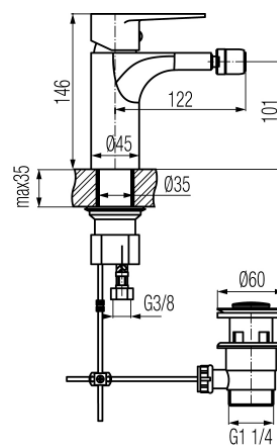

## Series Dali Black

Bidet mixer with manual pop-up drain

Code	Cartridge	Flow class	Hoses	EAN13
2447920	cartridge $\Phi$ 35	A	G3/8	5902273514411
2447921	cartridge $\Phi$ 35	A	G1/2	5902273516620

**Product usage:**

For use in with cold and hot water systems in buildings

**Type:**

Bidet mixers

**Guarantee:**

25-year

**Technical data/Operating parameters:**Recommended working pressure: 0,1-0,5 MPa,  
Max temperature: 90°C**Used materials:**