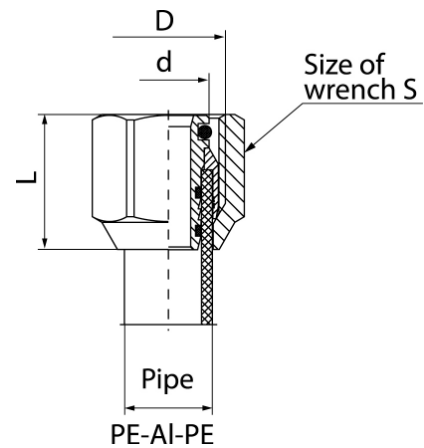

Connecting fittings V-PEX

Shot blasted straight fitting

Code	Dimensions					EAN13
	Size	D	d	L	S	
6007050	12-16 G1/2"	G1/2	14	23	24	5907451935651
6008050	16-20 G3/4	G3/4	20	28	30	5907451935729

Product usage:

For Pex/Al./Pex pipes in hot and cold water supplies and central heating systems

Type:

Fittings

Technical data/Operating parameters:

Max pressure: 1,0 MPa,
Max temperature: 90°C

Guarantee:

25-year

Used materials:

nut, end piece, bushing: brass;
sealing: O-ring seals

Finish:

brass