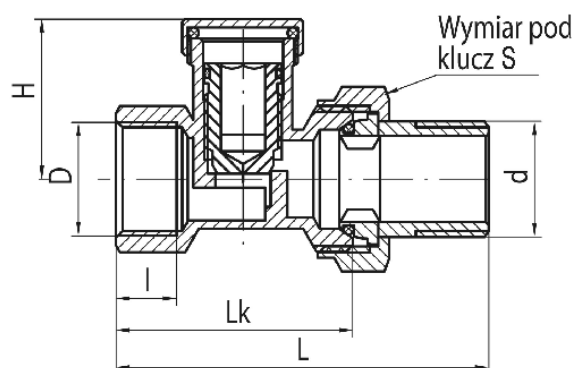

Cut-off valves VECTOR

Straight cut-off valve, nickel plated

Code	Colour	Dimensions	EAN13
4420020	nikiel / nickel	3/8"	5902273501657
4420080	nikiel / nickel	1/2"	5907451998427
4420300	biały / white	1/2"	5907451964354

Product usage:

For use in plumbing and central heating systems where the heating medium is water or water-glycol solution

Type:

Cut-off valves

Guarantee:

25-year

Technical data/Operating parameters:

Max pressure: 1,0 MPa,
Max temperature: 100°C