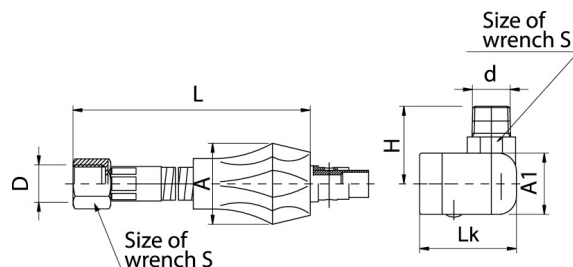

Gas quick coupling V-GAS

Flexible gas hose in PVC cover, with quick coupling valve

| Code | Dimensions | | | | | | | | | EAN13 |
|---------|------------|-------|------|------|----------------|----|----|----|----|---------------|
| | Size | D | d | L | l _k | A | A1 | H | S | |
| 3901600 | L=500 | Rp1/2 | R1/2 | 500 | 54,5 | 46 | 34 | 43 | 24 | 5907451943878 |
| 3901610 | L=750 | Rp1/2 | R1/2 | 750 | 54,5 | 46 | 34 | 43 | 24 | 5907451944752 |
| 3901620 | L=1000 | Rp1/2 | R1/2 | 1000 | 54,5 | 46 | 34 | 43 | 24 | 5907451948262 |
| 3901630 | L=1250 | Rp1/2 | R1/2 | 1250 | 54,5 | 46 | 34 | 43 | 24 | 5907451952290 |
| 3901640 | L=1500 | Rp1/2 | R1/2 | 1500 | 54,5 | 46 | 34 | 43 | 24 | 5907451942352 |
| 3901650 | L=2000 | Rp1/2 | R1/2 | 2000 | 54,5 | 46 | 34 | 43 | 24 | 5907451966686 |

Product usage:

For use in gas installations in buildings

Type:

Gas quick couplings

Guarantee:

5-year

Technical data/Operating parameters:

MOP 0,5; DN 15

Used materials:

internal hose and braiding: stainless steel;
external cover: PVC;
quick coupling valve: valve body,
seat, disc, cover, stem: brass;
stem, mesh, spring: stainless steel;
sealings: NBR rubber.

Finish:

braiding: stainless steel;
valve body: chrome