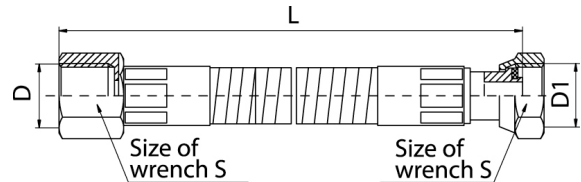

Flexible gas hoses V-GAS

Flexible gas hose in PCV cover with swivel nut

Code	Dimensions					EAN13
	Size	D	D1	L	S	
3901500	L=500	Rp1/2	G1/2	500	24	5907451952306
3901510	L=750	Rp1/2	G1/2	750	24	5907451952313
3901520	L=1000	Rp1/2	G1/2	1000	24	5907451952320
3901530	L=1250	Rp1/2	G1/2	1250	24	5907451952337
3901540	L=1500	Rp1/2	G1/2	1500	24	5907451952344
3901700	L=2000	Rp1/2	G1/2	2000	24	5907451961391

Product usage:

For use in gas installations in buildings

Type:

Flexible gas hoses

Guarantee:

5-year

Technical data/Operating parameters:

MOP 0,5