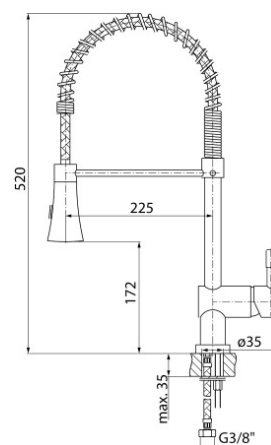

Series Vegane

Standing telescope kitchen mixer

Code	Cartridge	Flow class	Hoses	EAN13
2451600	cartridge Φ 40 low	A	G3/8	5907451937587
2451980	cartridge Φ 40 low	A	G1/2	5907451942895

Product usage:

For use in with cold and hot water systems in buildings