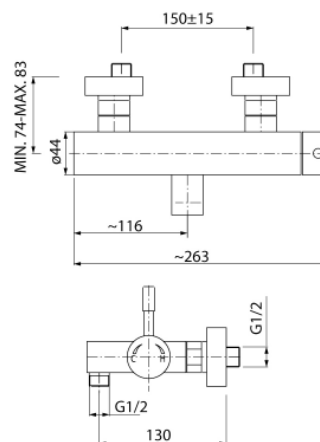

## Series Vegane Nero

Wall mounted shower mixer with accessories

Code	Cartridge	Flow class	Connection	EAN13
2423370	cartridge $\Phi$ 35 low	A	G1/2	5907451939475

**Product usage:**

For use in with cold and hot water systems in buildings

**Type:**

Shower mixers

**Guarantee:**

25-year

**Technical data/Operating parameters:**Recommended working pressure: 0,1-0,5 MPa,  
Max temperature: 90°C**Used materials:**

brass

**Finish:**

chrome/black