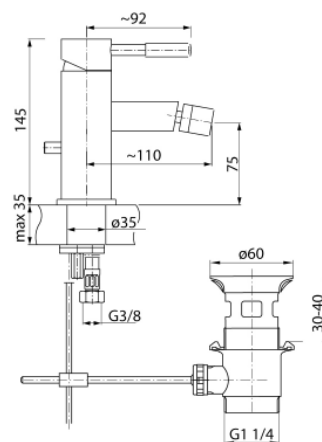

## Series Vegane Bianco

Bidet mixer with manual pop-up drain

Code	Cartridge	Flow class	Hoses	EAN13
2423340	cartridge $\Phi$ 35 low	A	G3/8	5907451939482
2423740	cartridge $\Phi$ 35 low	A	G1/2	5907451983263

**Product usage:**

For use in with cold and hot water systems in buildings

**Type:**

Bidet mixers

**Guarantee:**

25-year

**Technical data/Operating parameters:**Recommended working pressure: 0,1-0,5 MPa,  
Max temperature: 90°C**Used materials:**