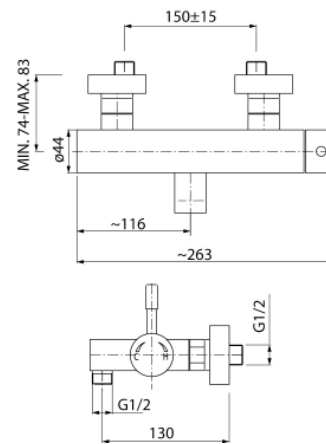

Series Vegane

Wall mounted shower mixer with accessories

Code	Cartridge	Flow class	Connection	EAN13
2422870	cartridge Φ 35 low	A	G1/2	5907451937099

Product usage:

For use in with cold and hot water systems in buildings

Type:

Shower mixers

Guarantee:

25-year

Technical data/Operating parameters:Recommended working pressure: 0,1-0,5 MPa,
Max temperature: 90°C**Used materials:**

brass

Finish:

chrome