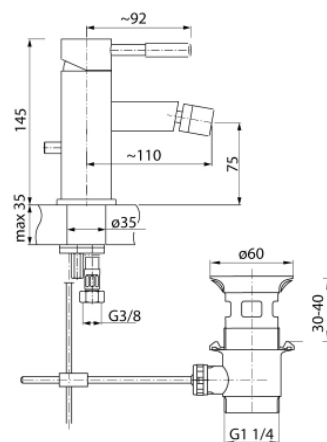

Series Vegane

Bidet mixer with manual pop-up drain

Code	Cartridge	Flow class	Hoses	EAN13
2422850	cartridge Φ 35 low	A	G3/8	5907451937082
2422670	cartridge Φ 35 low	A	G1/2	5907451939758

Product usage:

For use in with cold and hot water systems in buildings

Type:

Bidet mixers

Guarantee:

25-year

Technical data/Operating parameters:Recommended working pressure: 0,1-0,5 MPa,
Max temperature: 90°C**Used materials:**

brass

Finish:

chrome