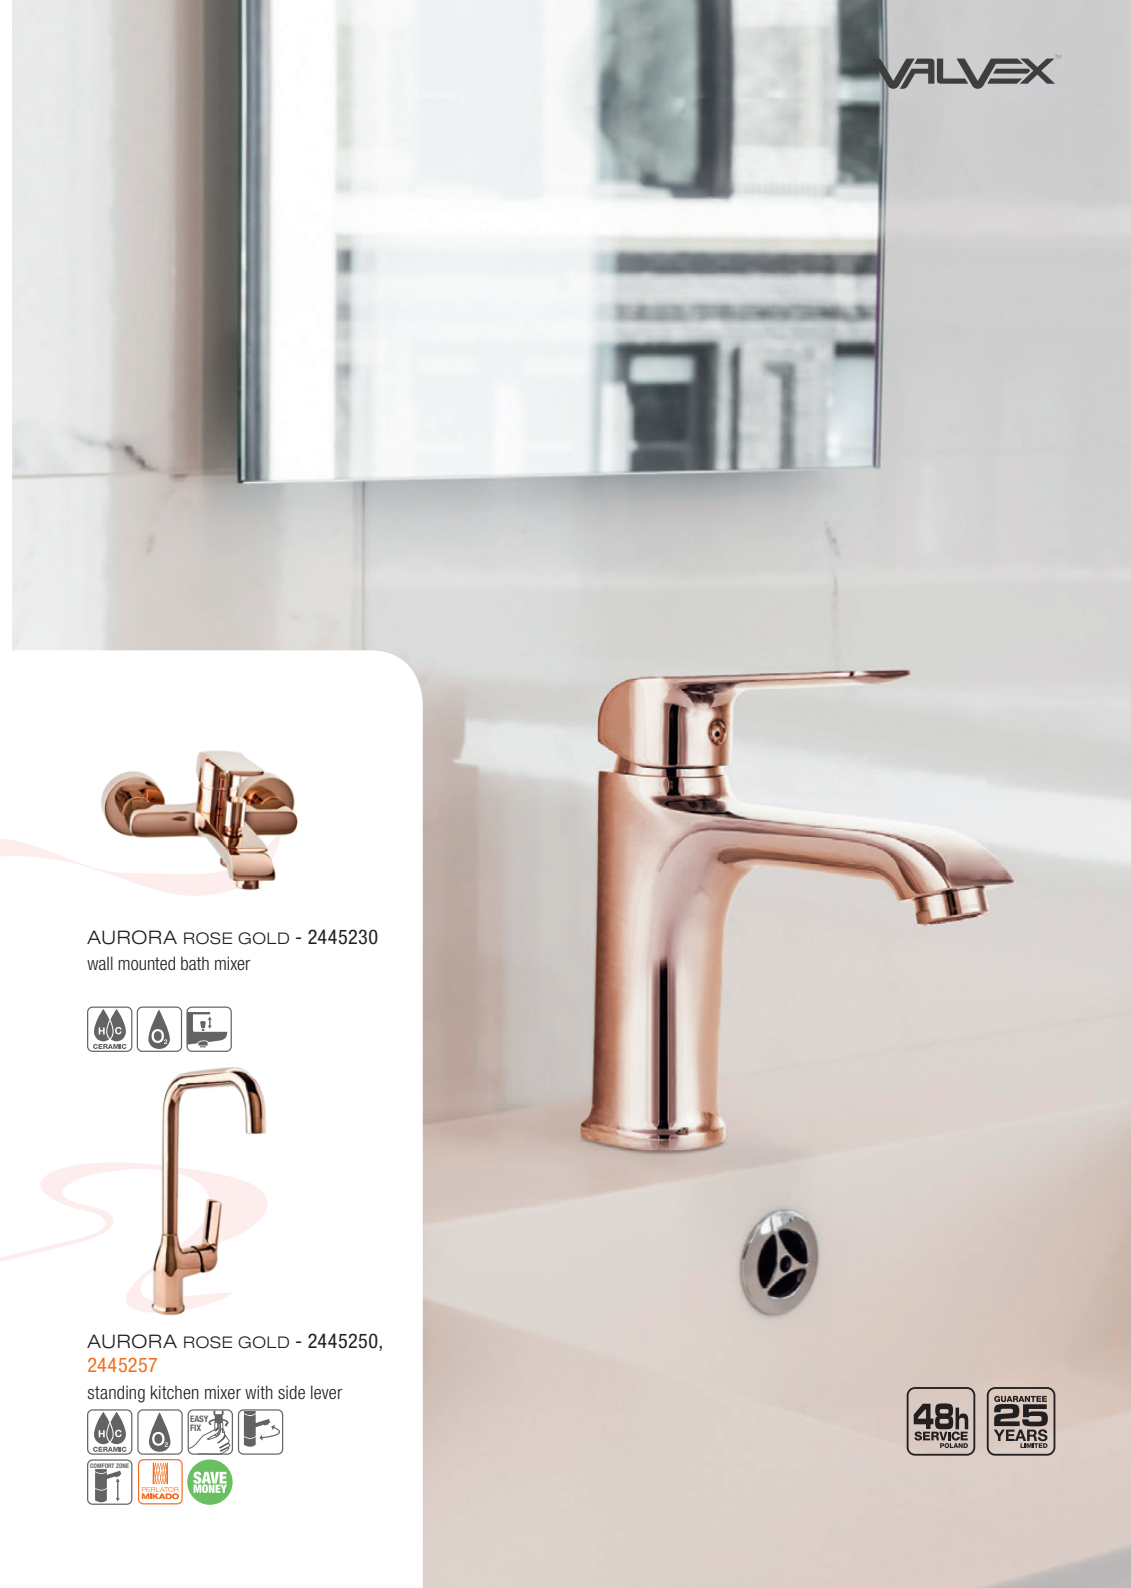

Aurora

ROSE GOLD

An intriguing shape, cleverly smuggled subtle design and an unusual color that will charm your senses and delight with its originality. AURORA ROSE GOLD in shades of elegant pink gold are delicate and economical in form,

but eye-catching by colors of the setting sun. This is an ideal proposition for everyone who wants to decorate the interior with sublime taste, achieving a surprising and exclusive effect. AURORA ROSE GOLD mixers are the

embodiment of sophistication. They are a key element of an original arrangement in an energizing edition that will highlight the style, while offering the highest level of functionality and precision of finishing.