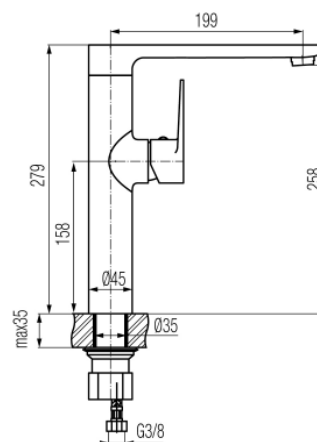

Series Dali Black

Standing kitchen mixer with side lever

Code	Cartridge	Flow class	Hoses	EAN13
2447950	cartridge Φ 35	A	G3/8	5902273514442
2447951	cartridge Φ 35	A	G1/2	5902273515388

Product usage:

For use in with cold and hot water systems in buildings

Type:

Kitchen mixer

Technical data/Operating parameters:Recommended working pressure: 0,1-0,5 MPa,
Max temperature: 90°C**Guarantee:**

25-year

Used materials:

brass

Finish:

black/chrome