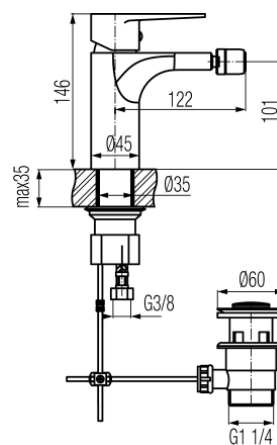

## Series Dali White

Bidet mixer with manual pop-up drain

| Code    | Cartridge           | Flow class | Hoses | EAN13         |
|---------|---------------------|------------|-------|---------------|
| 2447320 | cartridge $\Phi 35$ | A          | G3/8  | 5902273510185 |
| 2447321 | cartridge $\Phi 35$ | A          | G1/2  | 5902273516552 |

**Product usage:**

For use in with cold and hot water systems in buildings

**Type:**

Bidet mixers

**Guarantee:**

25-year

**Technical data/Operating parameters:**Recommended working pressure: 0,1-0,5 MPa,  
Max temperature: 90°C**Used materials:**