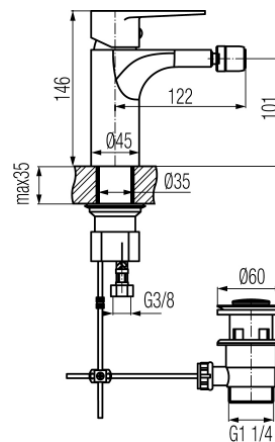

Series Dali

Bidet mixer with manual pop-up drain

Code	Cartridge	Flow class	Hoses	EAN13
2447220	cartridge Φ 35	A	G3/8	5902273510109
2447221	cartridge Φ 35	A	G1/2	5902273516583

Product usage:

For use in with cold and hot water systems in buildings

Type:

Bidet mixers

Guarantee:

25-year

Technical data/Operating parameters:Recommended working pressure: 0,1-0,5 MPa,
Max temperature: 90°C**Used materials:**

brass

Finish:

chrome