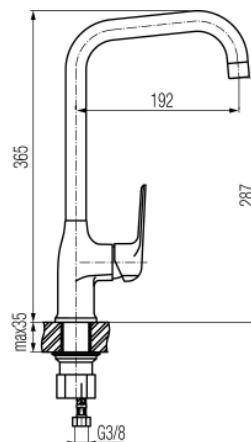

Series Aurora

Standing kitchen mixer with side lever

Code	Cartridge	Flow class	Hoses	EAN13
2445150	cartridge Φ 35	A	G3/8	5902273509929
2445151	cartridge Φ 35	A	G1/2	5902273515333

Product usage:

For use in with cold and hot water systems in buildings

Type:

Kitchen mixer

Technical data/Operating parameters:Recommended working pressure: 0,1-0,5 MPa,
Max temperature: 90°C**Guarantee:**

25-year

Used materials:

brass

Finish:

chrome