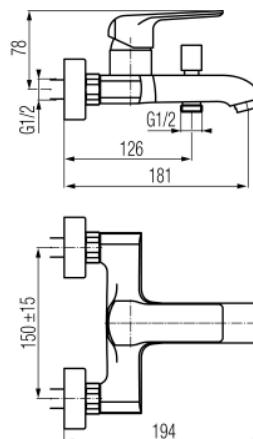

Series Aurora

Wall mounted bath mixer

Code	Cartridge	Flow class	Connection	EAN13
2445130	cartridge Φ 35	B/B	G1/2	5902273509905

Product usage:

For use in with cold and hot water systems in buildings

Type:

Bath mixers

Guarantee:

25-year

Technical data/Operating parameters:

Recommended working pressure: 0,1-0,5 MPa,
Max temperature: 90°C

Used materials:

brass

Finish:

chrome