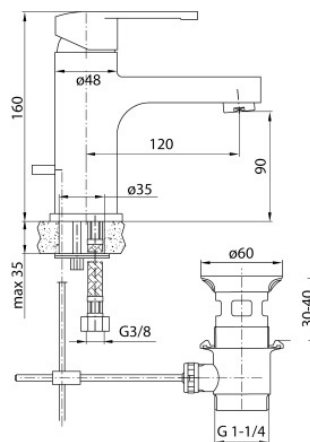

Series Libra

Washbasin mixer with manual pop-up drain

Code	Cartridge	Flow class	Hoses	EAN13
2451300	cartridge Φ 40 low	A	G3/8	5907451937488
2451930	cartridge Φ 40 low	A	G1/2	5907451938218

Product usage:

For use in with cold and hot water systems in buildings

Type:

Washbasin mixers

Technical data/Operating parameters:Recommended working pressure: 0,1-0,5 MPa,
Max temperature: 90°C**Guarantee:**

25-year

Used materials:

brass

Finish:

chrome