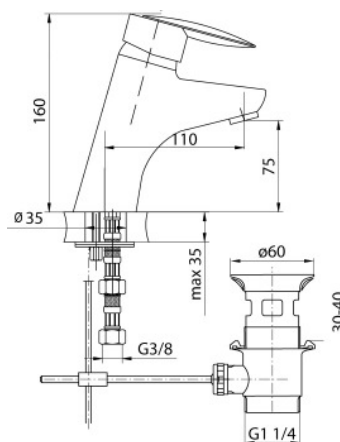

Series Delta

Washbasin mixer with manual pop-up drain

Code	Cartridge	Flow class	Hoses	EAN13
2450000	cartridge Φ 40 low	A	G3/8	5907451917008
2450200	cartridge Φ 40 low	A	G1/2	5907451938010

Product usage:

For use in with cold and hot water systems in buildings

Type:

Washbasin mixers

Guarantee:

25-year

Technical data/Operating parameters:Recommended working pressure: 0,1-0,5 MPa,
Max temperature: 90°C**Used materials:**

brass

Finish:

chrome