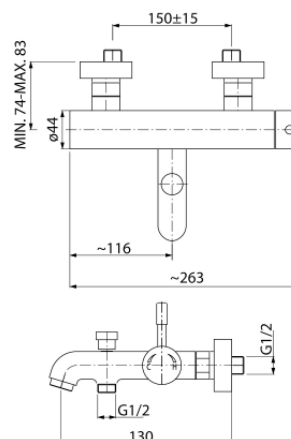

Series Vegane Bianco

Wall mounted bath mixer with accessories

Code	Cartridge	Flow class	Connection	EAN13
2423380	cartridge Φ 35 low	S/A	G1/2	5907451939512

Product usage:

For use in with cold and hot water systems in buildings

Type:

Bath mixers

Guarantee:

25-year

Technical data/Operating parameters:Recommended working pressure: 0,1-0,5 MPa,
Max temperature: 90°C**Used materials:**

brass

Finish:

chrome/white