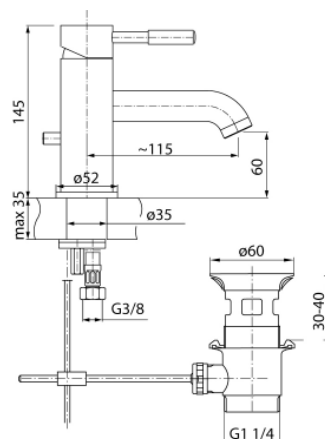

Series Vegane

Washbasin mixer with manual pop-up drain

Code	Cartridge	Flow class	Hoses	EAN13
2422750	cartridge Φ 35 low	Z	G3/8	5907451937006
2422650	cartridge Φ 35 low	Z	G1/2	5907451939734

Product usage:

For use in with cold and hot water systems in buildings

Type:

Washbasin mixers

Technical data/Operating parameters:Recommended working pressure: 0,1-0,5 MPa,
Max temperature: 90°C**Guarantee:**

25-year

Used materials: