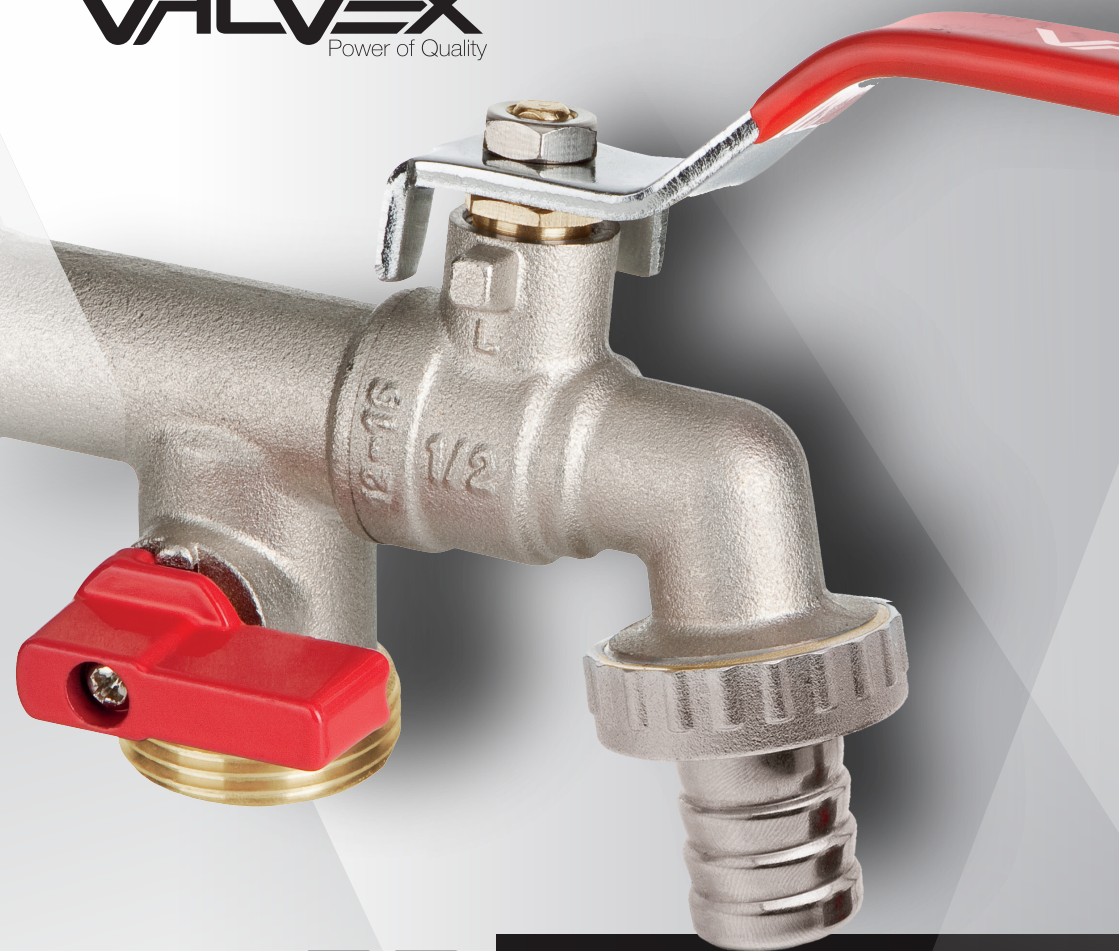

**VALVEX**<sup>TM</sup>  
Power of Quality

GUARANTEE  
**25**  
YEARS  
LIMITED

**NICKEL**  
**free**

**PN10**

**65°C**

**OLIGO DUO**

The Oligo Duo valve allows the use of two water outlets from one place.

It has the option of connecting two hoses or connecting one hose, using the second connection as a drain valve.

# OLIGO DUO

1592320

MANY FUNCTIONS  
IN ONE  
VALVE

**NICKEL FREE  
SYSTEM**

**ALUMINUM  
HANDLE**

**HOSE COUPLING  
STAINLESS STEEL**

**QUICK COUPLING  
FOR HOSE - ABS**

- ▶ Body: Brass CW617N;
- ▶ Adjustable stem nut with PTFE seal;
- ▶ High-quality ball seal - PTFE;
- ▶ Reinforced chrome lever.