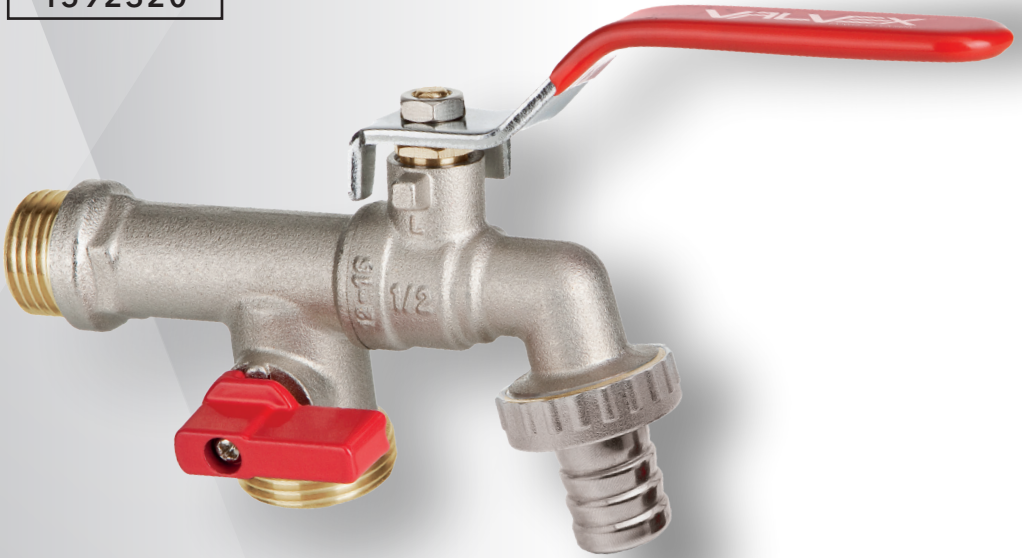

**VALVEX**<sup>TM</sup>  
Power of Quality

GUARANTEE  
**25**  
YEARS  
LIMITED

**NICKEL**  
**free**

**PN10**

**65°C**

**OLIGO DUO**

The Oligo Duo valve allows the use of two water outlets from one place.

It has the option of connecting two hoses or connecting one hose, using the second connection as a drain valve.

# OLIGO DUO

1592320

MANY FUNCTIONS  
IN ONE  
VALVE

**NICKEL FREE  
SYSTEM**

**ALUMINUM  
HANDLE**

**HOSE COUPLING  
STAINLESS STEEL**

**QUICK COUPLING  
FOR HOSE - ABS**

- ▶ Body: Brass CW617N;
- ▶ Adjustable stem nut with PTFE seal;
- ▶ High-quality ball seal - PTFE;
- ▶ Reinforced chrome lever.