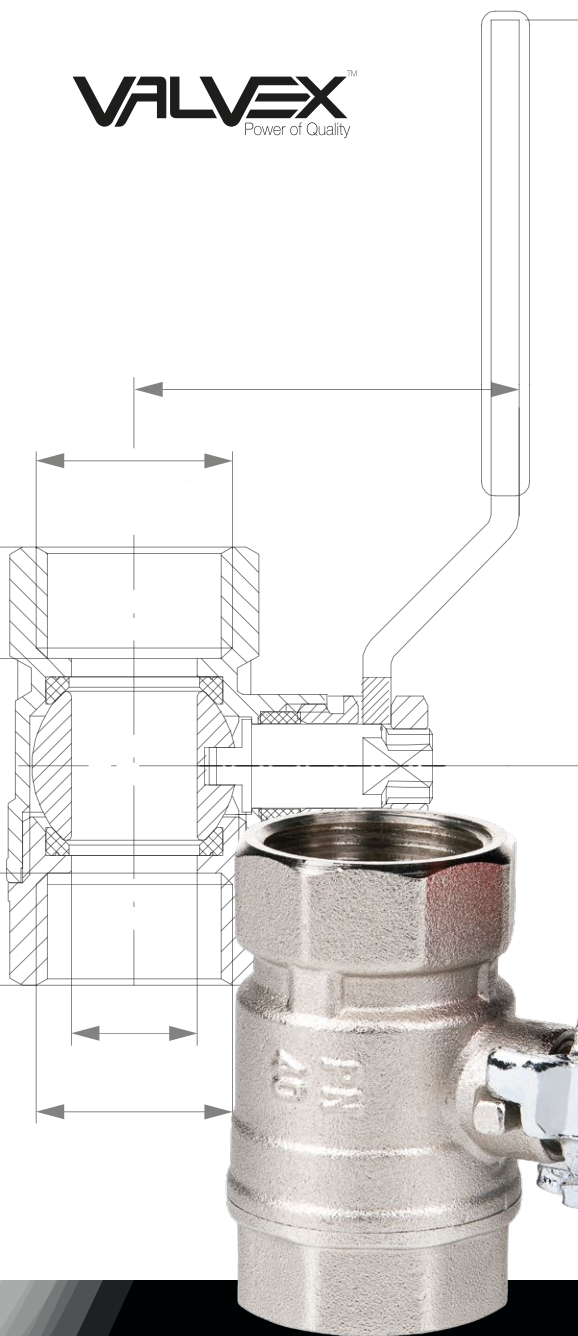

VALVEX[™]
Power of Quality

ONYX valve

PN 40
180°C

POWER OF
QUALITY

GUARANTEE
25
YEARS
LIMITED

48h
SERVICE
POLAND

COMPRESSED
AIR

GLYCOL

SOLAR

ONYX Nickel plated full-port ball valve with nut on stem and steel lever (female-female version)

CODE	P nom. / max temp.	SIZE
1451320	PN40, 180°C	3/8"
1452320	PN40, 180°C	1/2"
1453320	PN40, 180°C	3/4"
1454320	PN40, 180°C	1"
1455320	PN30, 180°C	1 1/4"
1456320	PN30, 180°C	1 1/2"
1457320	PN30, 180°C	2"

ONYX Nickel plated full-port ball valve with nut on stem, with tail piece and steel lever

CODE	P nom. / max temp.	SIZE
1452420	PN40, 180°C	1/2"
1453420	PN40, 180°C	3/4"
1454420	PN40, 180°C	1"

ONYX Nickel plated full-port ball valve with nut on stem and steel lever (female-male version)

ONYX Nickel plated full-port ball valve with nut on stem and aluminium butterfly handle (female-female version)

CODE	P nom. / max temp.	SIZE
1452400	PN40, 180°C	1/2"
1453400	PN40, 180°C	3/4"
1454400	PN40, 180°C	1"