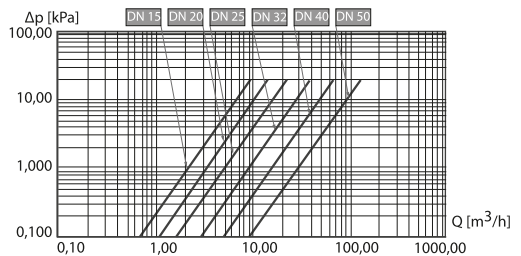

CODE	P nom. / max temp.	SIZE
1451320	PN40, 180°C	3/8"
1452320	PN40, 180°C	1/2"
1453320	PN40, 180°C	3/4"
1454320	PN40, 180°C	1"
1455320	PN30, 180°C	1 1/4"
1456320	PN30, 180°C	1 1/2"
1457320	PN30, 180°C	2"

CODE	P nom. / max temp.	SIZE
1452420	PN40, 180°C	1/2"
1453420	PN40, 180°C	3/4"
1454420	PN40, 180°C	1"

CODE	P nom. / max temp.	SIZE
1451460	PN40, 180°C	3/8"
1452460	PN40, 180°C	1/2"
1453460	PN40, 180°C	3/4"
1454460	PN40, 180°C	1"
1455460	PN30, 180°C	1 1/4"
1456460	PN30, 180°C	1 1/2"
1457460	PN30, 180°C	2"

CODE	P nom. / max temp.	SIZE
1452400	PN40, 180°C	1/2"
1453400	PN40, 180°C	3/4"
1454400	PN40, 180°C	1"

CODE	P nom. / max temp.	SIZE
1452440	PN40, 180°C	1/2"
1453440	PN40, 180°C	3/4"
1454440	PN40, 180°C	1"

CODE	P nom. / max temp.	SIZE
1451480	PN40, 180°C	3/8"
1452480	PN40, 180°C	1/2"
1453480	PN40, 180°C	3/4"
1454480	PN40, 180°C	1"

CODE	P nom. / max temp.	SIZE
1452470	PN40, 180°C	1/2"
1453470	PN40, 180°C	3/4"
1454470	PN40, 180°C	1"

CODE	P nom. / max temp.	SIZE
1452430	PN40, 180°C	1/2"
1453430	PN40, 180°C	3/4"
1454430	PN40, 180°C	1"

VALVEX^{TM}
Power of Quality

Valvex S.A., ul. Nad Skawą 2, 34-240 Jordanów, Poland
tel. +48 18 269 32 20, 269 32 49, fax +48 18 269 32 11
e-mail: valvex@valvex.com

flow rate