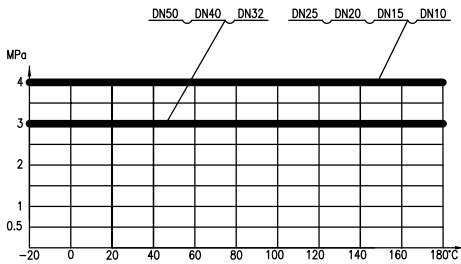

operating characteristic